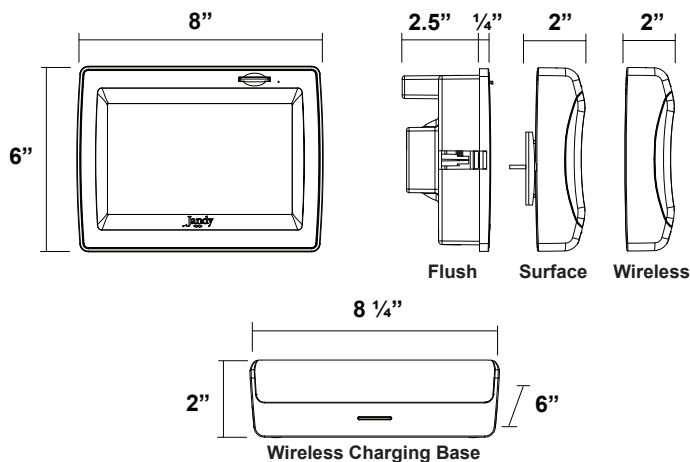

SPECIFICATIONS

Model Number	Description	Housing Size	LCD Information	Memory	Photo File
TCHLNK-RF	Wireless with Charging Base	8.25" w x 6" h x 2" d	All Models: 7" Diagonal; Active Area 800 x 400 px Aspect: 15:9	All Models: 256 MB or 200 Images	All Models: JPEG; Max. Size: 2100 x 1600 px
TCHLNK-WF	Wired, Wall Mount Flush	8" w x 6" h x 2.75" d (2.5" in wall)			
TCHLNK-WS	Wired, Wall Mount Surface	8" w x 6" h x 2" d			

AquaLink Touch Flash Reader accepts SD, MS, MMC and XD cards

AQUALINK TOUCH

The leading edge in backyard pool and spa equipment control.

The AquaLink Touch offers the power of a pool and spa control system as an in-wall wired or wireless countertop, full color touch screen. With the most popular features of the AquaLink® RS, virtually every pool and spa function can be performed with ease. With our most user-friendly navigation to date, AquaLink Touch has the power to control jets, lights, pool to spa switching, pump speeds, temperature settings, water purification and much, much more.

MODEL DIMENSIONS

RF Signal: Maximum 500 ft. range, does not require line-of-sight.

AquaLink RS System Level and Power Center sold separately, Foundation, Standard or Sub Panel, with or without Salt Water Chlorinator.

AquaLink Touch interfaces with existing OneTouch™ or All Button AquaLink RS control systems with Rev Q or later.

Experience ultimate user-friendly equipment control with AquaLink Touch.

AquaLink® Touch™

FULL COLOR TOUCH SCREEN

EXPERIENCE ULTIMATE CONTROL

AquaLink Touch automates backyard equipment including filtration, pumps, heaters, heat pumps, solar, cleaners, lights, chemicals and more. With virtually unlimited programming options, AquaLink Touch technology is engineered to redefine what pool and spa controllers can do.

Access equipment and features used most commonly by customizing your home screen. Set up macros to turn on multiple pieces of equipment, yard lights and more with the touch of one button.

- » Controls up to 32 circuits
- » Large 7" diagonal screen
- » Customizable home screen
- » Digital picture frame feature
- » Seamless interface with variable speed pumps
- » Contact your local Zodiac sales consultant at 800.822.7933

www.jandy.com

Zodiac Pool Systems, Inc.
P 800.822.7933 | F 800.479.8324

©2010 Zodiac Pool Systems, Inc. All right reserved. SL5514- 0110